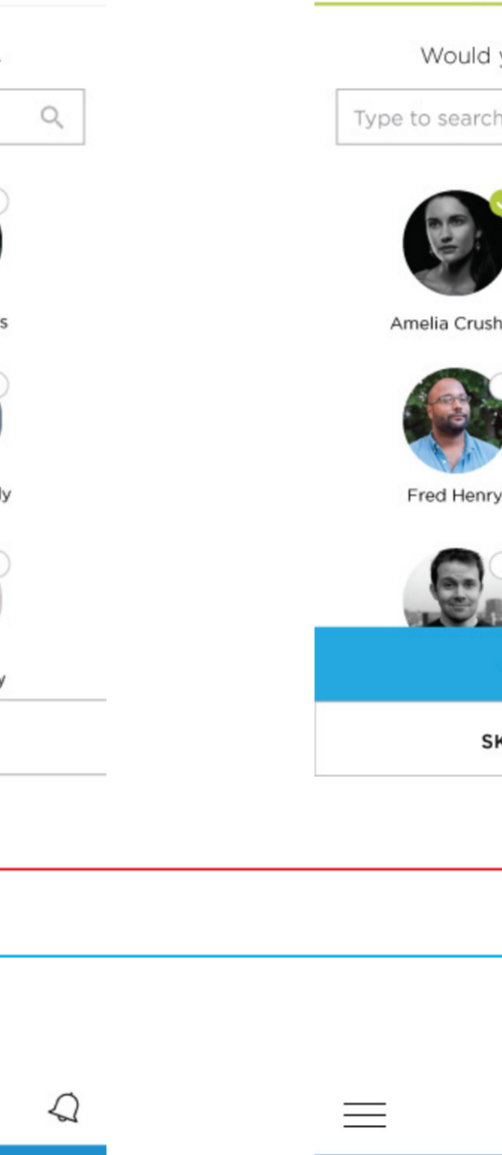

07 PLAN EVENT