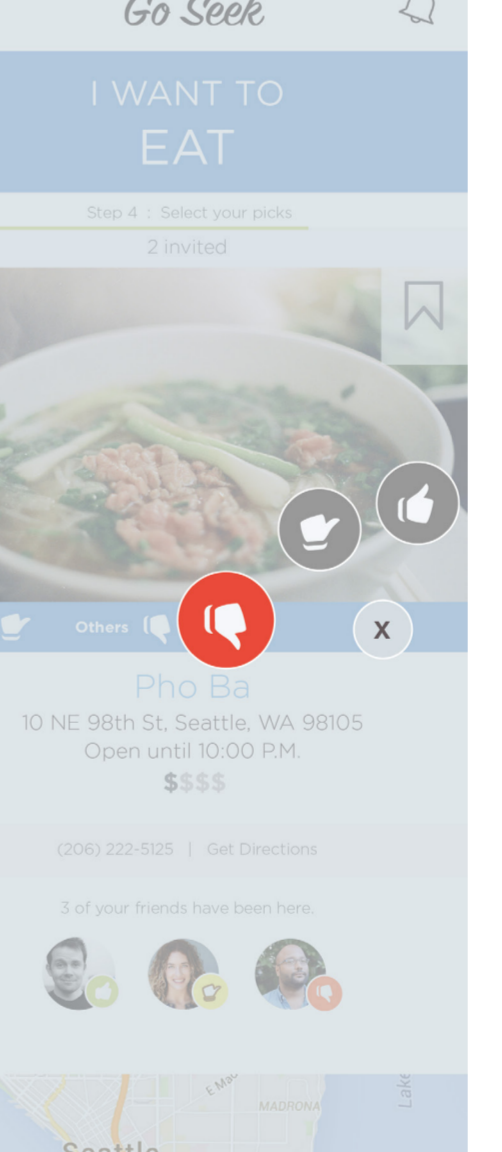

07 PLAN EVENT