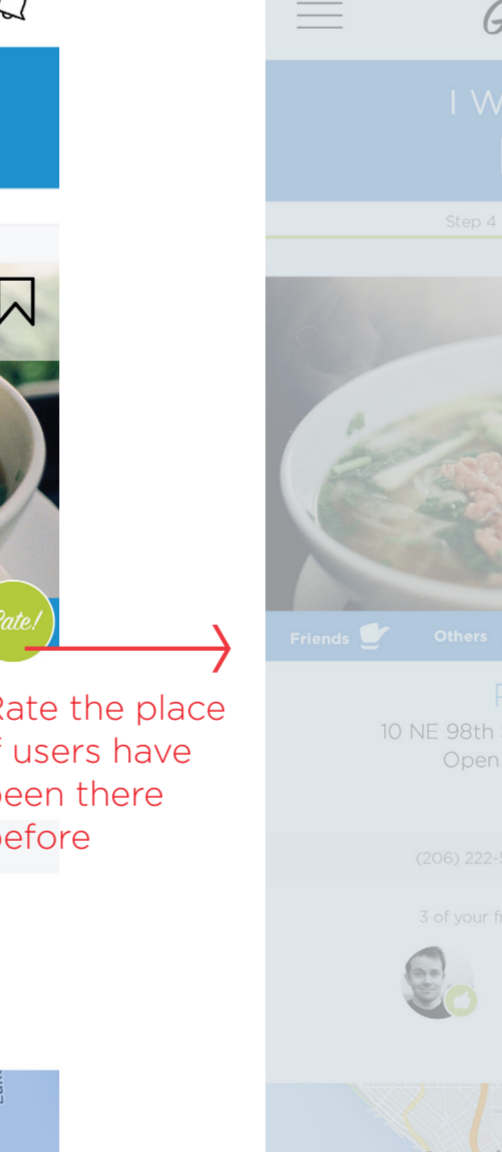

07 PLAN EVENT