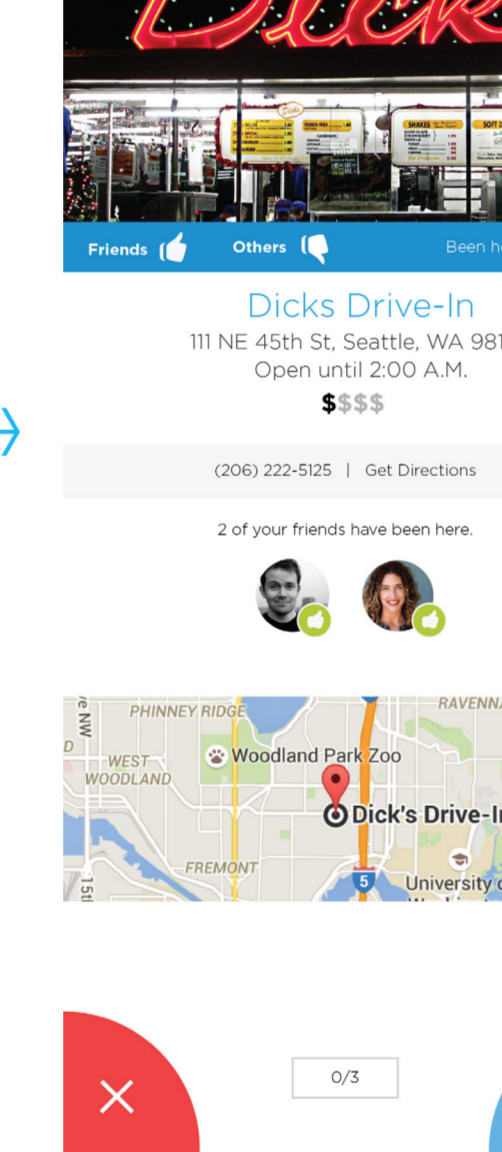

07 PLAN EVENT