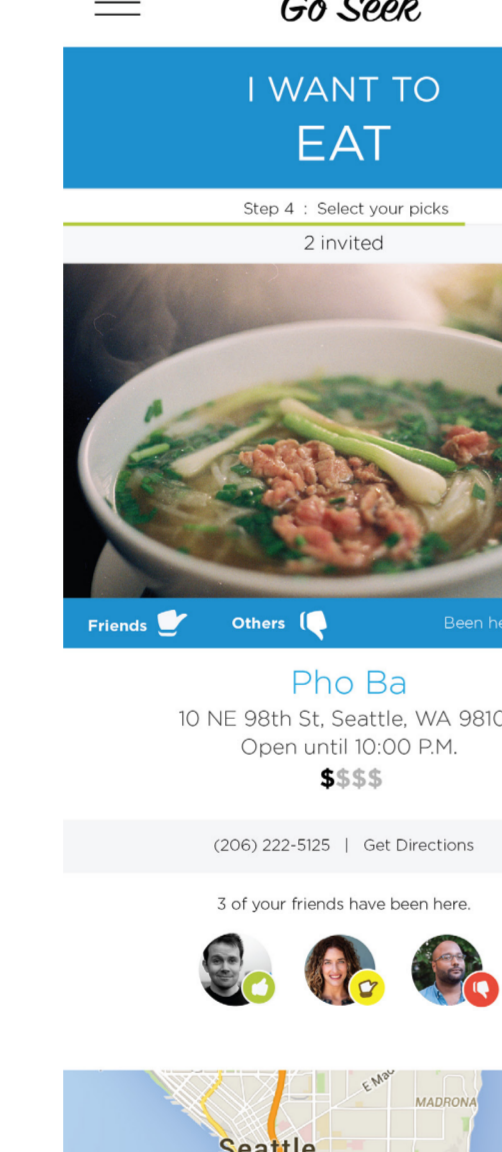

07 PLAN EVENT