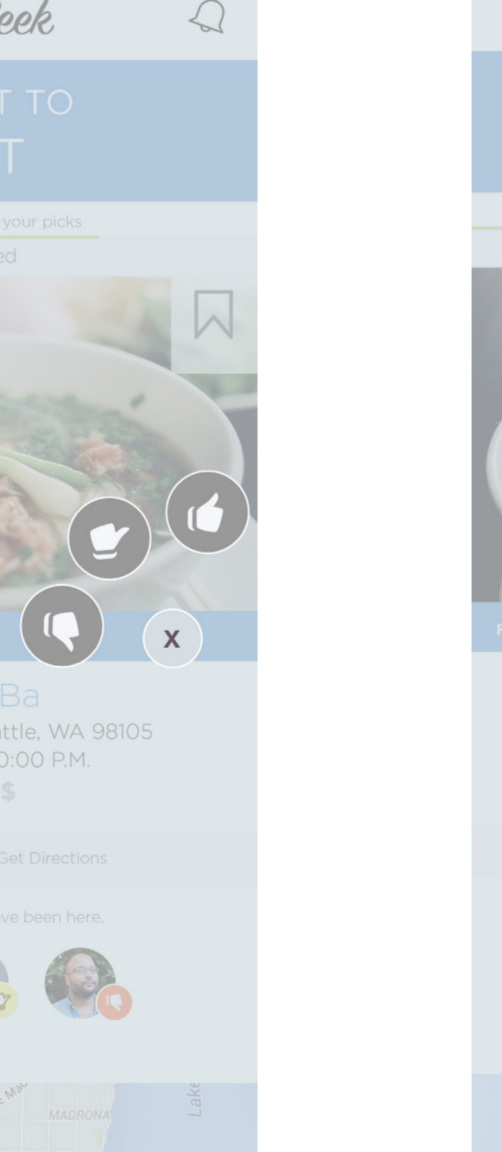

07 PLAN EVENT