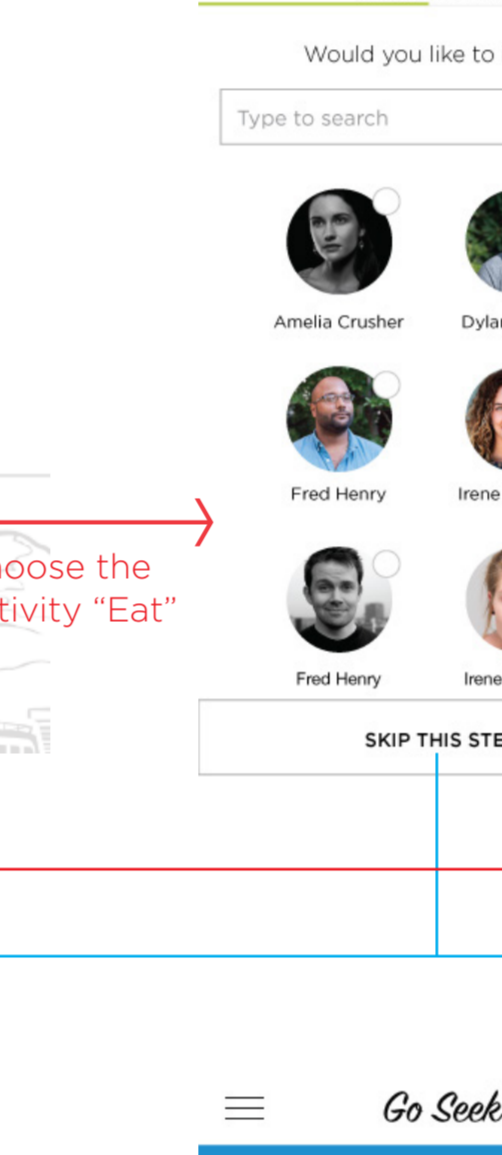

01 SPLASH SCREEN

On first app download splash loads and directs to onboarding

02 ONBOARDING

03 SIGN UP

04 INTERESTS

05 FRIENDS

06 HOME

Choose the WHAT flow to create an activity

07 PLAN EVENT

NOTIFICATIONS

RESPOND TO FRIEND INVITE