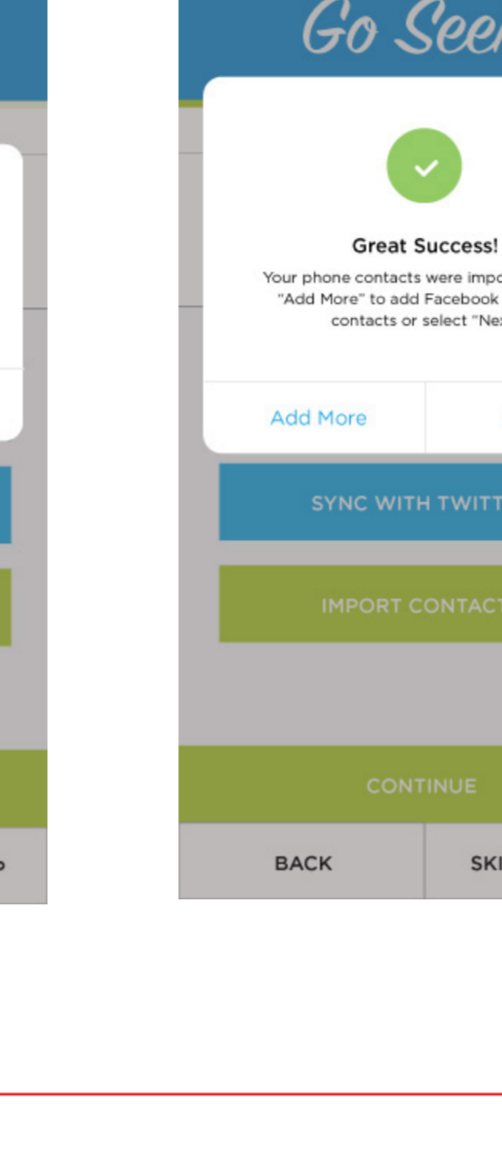

01 SPLASH SCREEN

On first app download splash loads and directs to onboarding

02 ONBOARDING

03 SIGN UP

04 INTERESTS

05 FRIENDS

06 HOME

Choose the WHAT flow to create an activity

07 PLAN EVENT

NOTIFICATIONS

RESPOND TO FRIEND INVITE