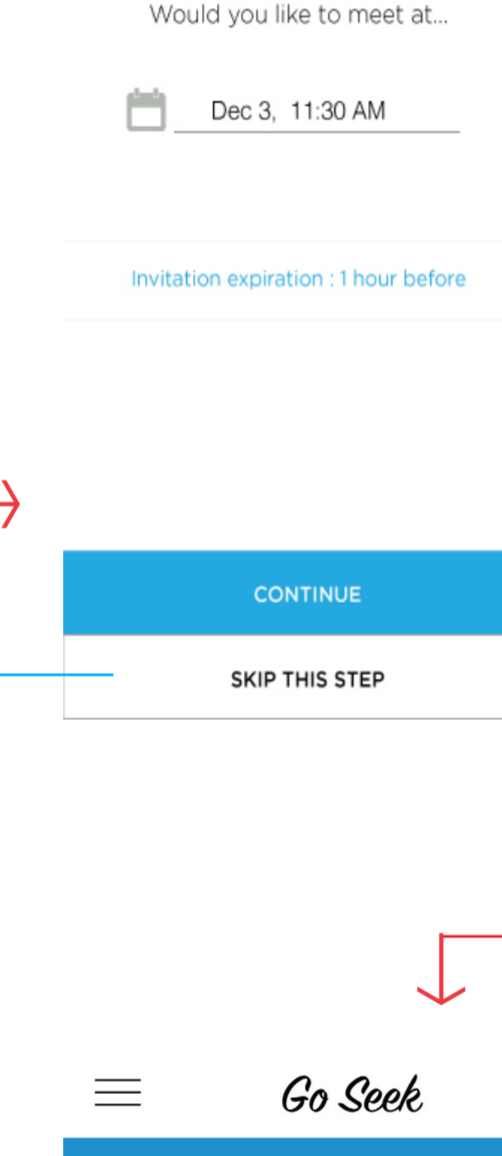

07 PLAN EVENT